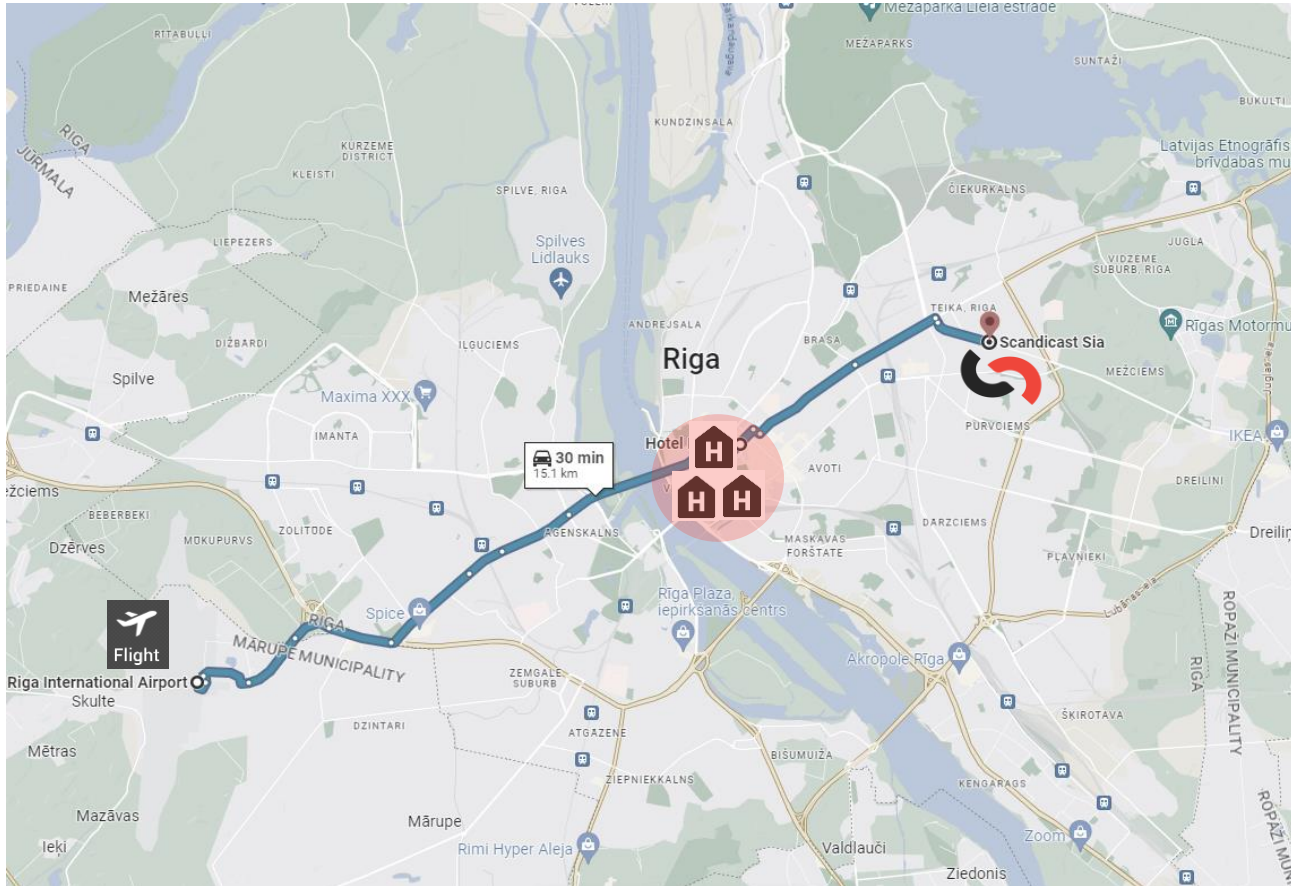

# scandicast **Driving instruction**

**Address : Bīķernieku street 18.**

If you arrive by car, enter from Bajarū street (~ Bajarū Street 22)

City center – usually our guests choose to stay in that area  
If you need assistance in booking accommodation, let us know!

# scandicast **Driving instruction**

- The taxi stand is located right at the exit of the arrivals area

- Recommend to choose RED CAB or BALTIC taxi brand cars

Address:

Bīķernieku iela 18. Entering from the side of  
Bajaru street (~ Bajaru street 20)

**Bīķernieku street 18**