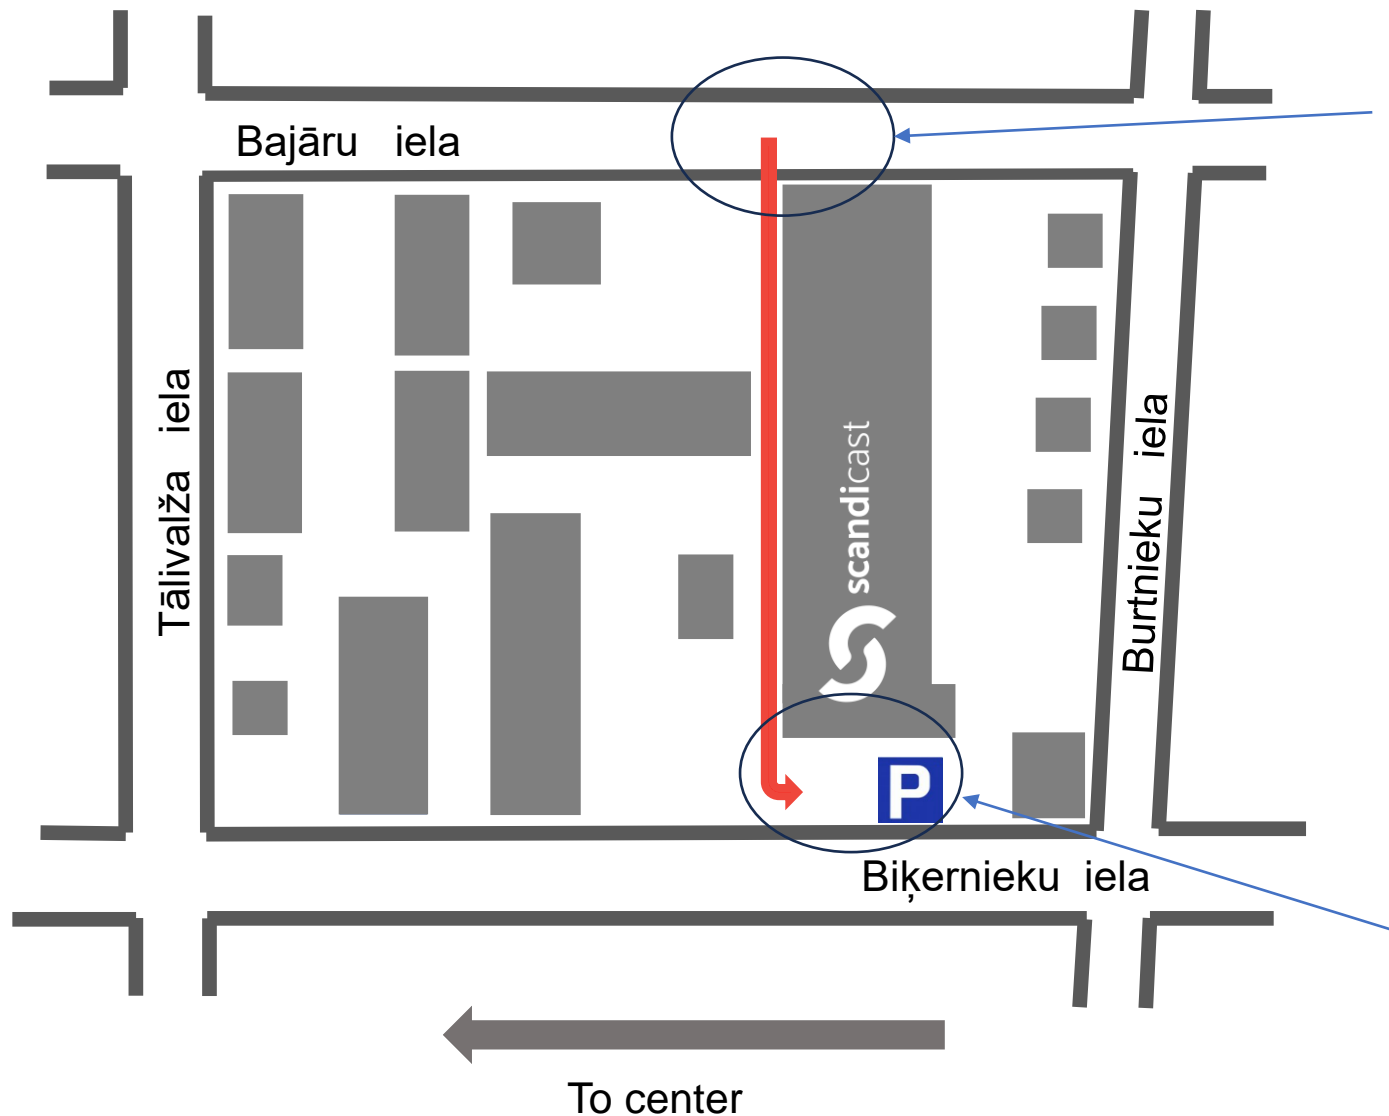

# scandicast **Driving instruction**

**Address : Bīķernieku street 18.**

If you arrive by car, enter from Bajarū street (~ Bajarū Street 22)

City center – usually our guests choose to stay in that area  
If you need assistance in booking accommodation, let us know!

# scandicast **Driving instruction**

- The taxi stand is located right at the exit of the arrivals area

- Recommend to choose RED CAB or BALTIC taxi brand cars

Address:

Bīķernieku iela 18. Entering from the side of  
Bajaru street (~ Bajaru street 20)

**Bīķernieku street 18**